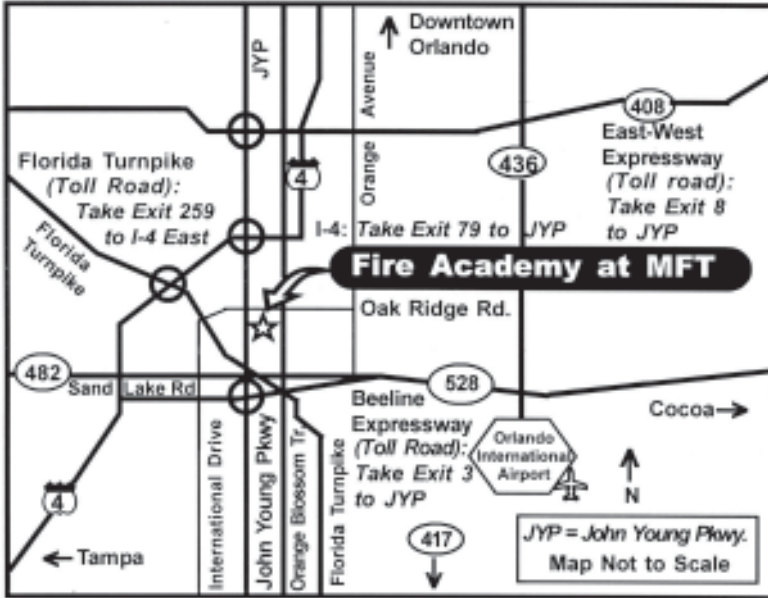

# CENTRAL FLORIDA FIRE ACADEMY

and the training departments of  
**Orlando Fire Department and Orange County Fire Rescue**  
 on the campus of Mid Florida Tech, 2966 West Oak Ridge Rd., Orlando, FL 32809

## Travel Directions

- **From the Florida Turnpike**, take Exit 259 and head **east** on I-4.
- **From I-4** take Exit 79 and head **south** on John Young Pkwy to Oak Ridge Road.
- **From the East-West Expressway (408/toll)** take Exit 8. Head **south** on John Young Pkwy.
- **From the Beeline Expressway (528/toll)** take Exit 3 and head **north** on John Young Pkwy.
- **If traveling south on John Young Pkwy**, turn **left** at Oak Ridge Rd. Make a **right** turn at Chancellor Dr. and proceed to the last MFT entrance. (See map below.)
- **If traveling north on John Young Pkwy**, turn **right** at Oak Ridge Rd. Make a **right** turn at Chancellor Dr. and proceed to the last MFT entrance. (See map below.)

## Parking Directions

Park in the large parking area located between the Fire Academy training grounds and Building 500. For special occasions, such as graduation ceremonies, valet parking may be available.