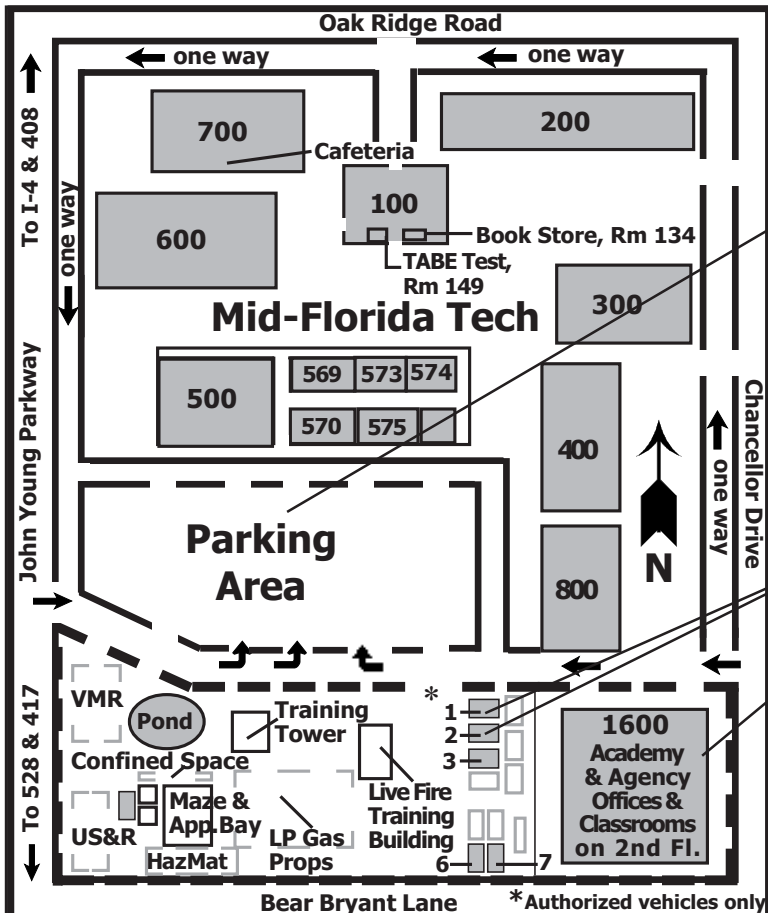

# CENTRAL FLORIDA FIRE ACADEMY

and the training departments of  
**Orlando Fire Department and Orange County Fire Rescue**  
 on the campus of Mid Florida Tech, 2966 West Oak Ridge Rd., Orlando, FL 32809

## Travel Directions

- **From the Florida Turnpike**, take Exit 259 and head **east** on I-4.
- **From I-4** take Exit 79 and head **south** on John Young Pkwy to Oak Ridge Road.
- **From the East-West Expressway (408/toll)** take Exit 8. Head **south** on John Young Pkwy.
- **From the Beeline Expressway (528/toll)** take Exit 3 and head **north** on John Young Pkwy.
- **If traveling south on John Young Pkwy**, turn **left** at Oak Ridge Rd. Make a **right** turn at Chancellor Dr. and proceed to the last MFT entrance. (See map below.)
- **If traveling north on John Young Pkwy**, turn **right** at Oak Ridge Rd. Make a **right** turn at Chancellor Dr. and proceed to the last MFT entrance. (See map below.)

## Parking Directions

Park in the large parking area located between the Fire Academy training grounds and Building 500. For special occasions, such as graduation ceremonies, valet parking may be available.